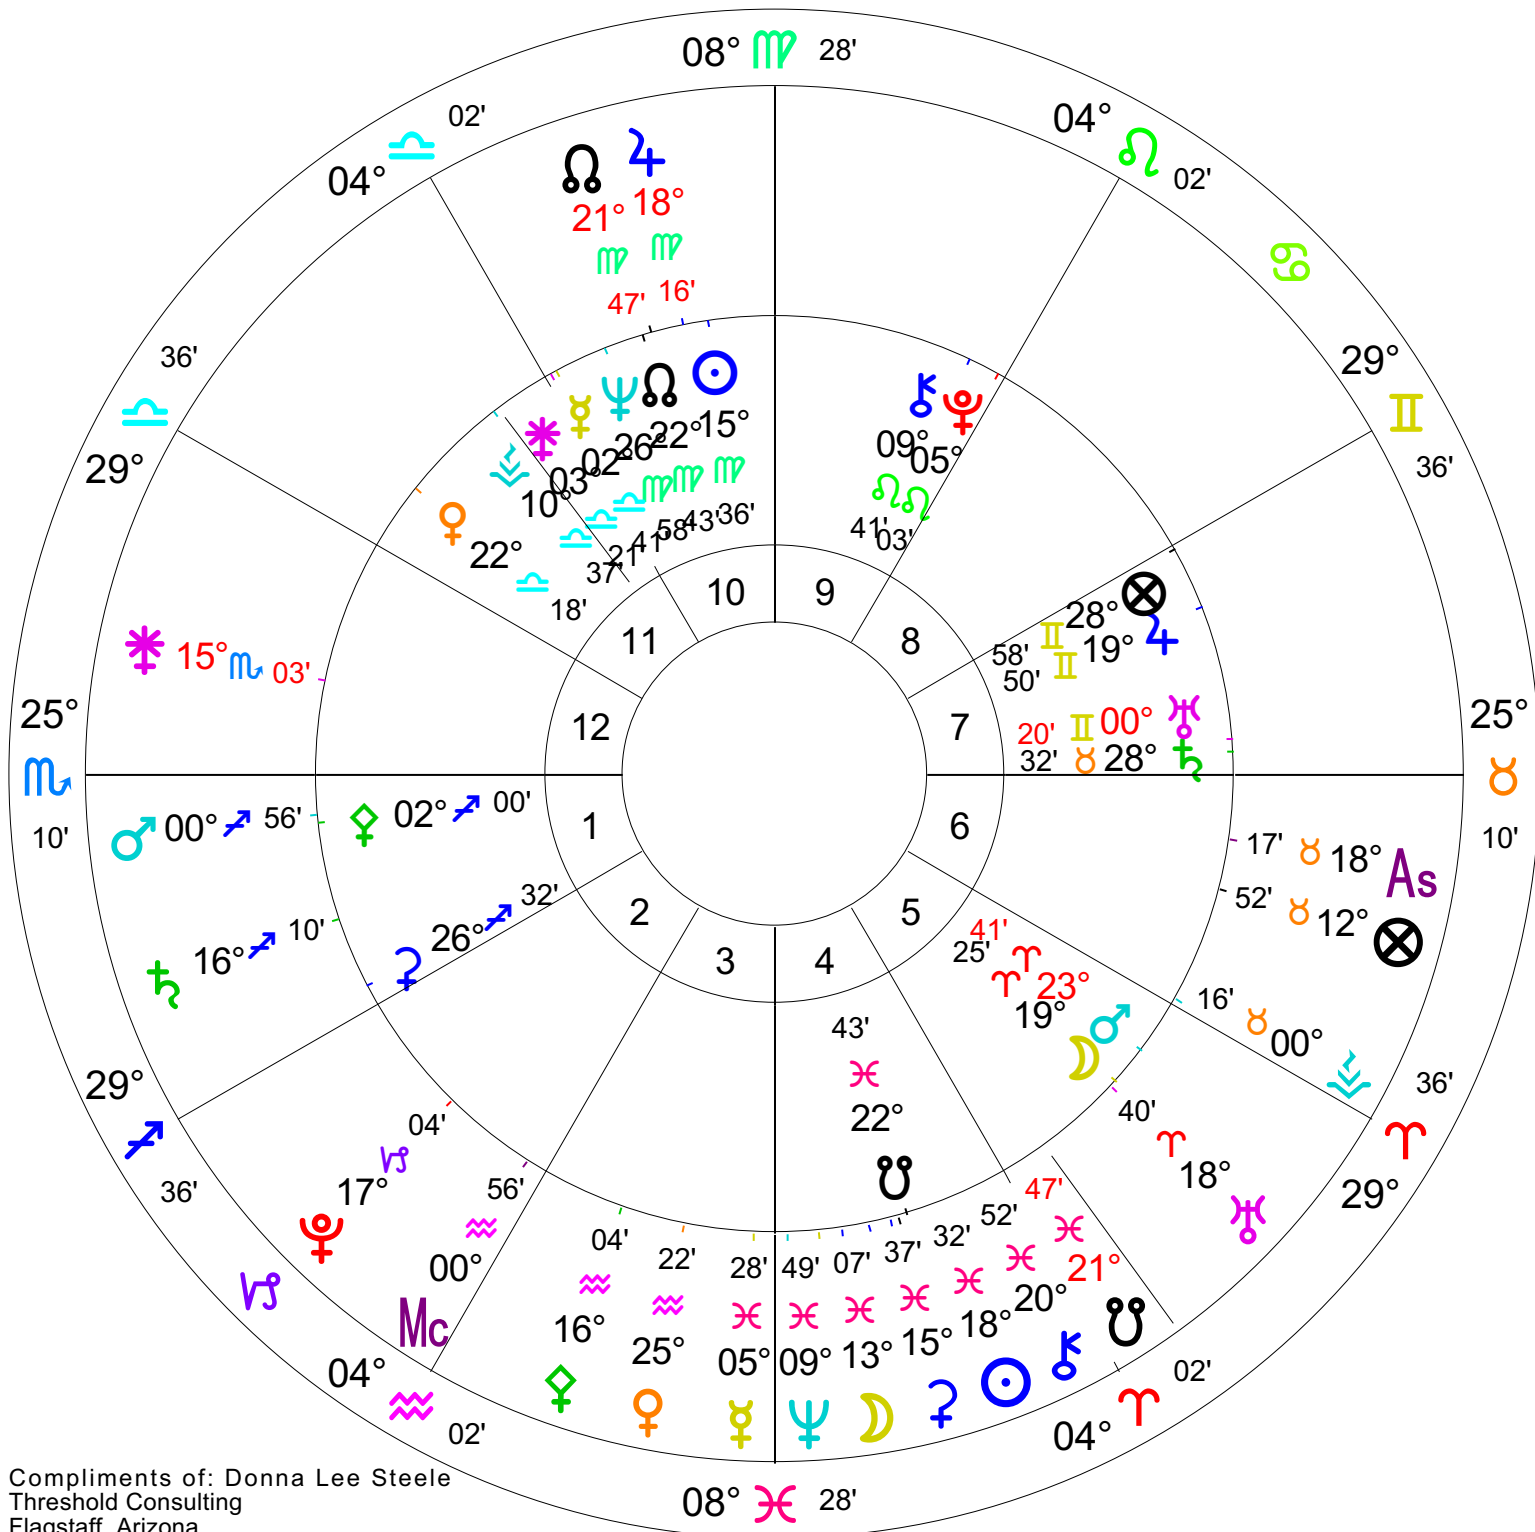

Inner Wheel
Senator Bernie Sanders
 Natal Chart
 Sep 8 1941
 12:27 pm EDT +4:00
 Brooklyn Hospital, NY
 40°N41'26" 073°W58'42"
 Geocentric
 Tropical
 Porphyry
 True Node

Outer Wheel
Transits Mar 8 2016
 Event Chart
 Mar 8 2016
 9:32 am MST +7:00
 Flagstaff, Arizona
 35°N11'53" 111°W39'02"
 Geocentric
 Tropical
 Porphyry
 True Node